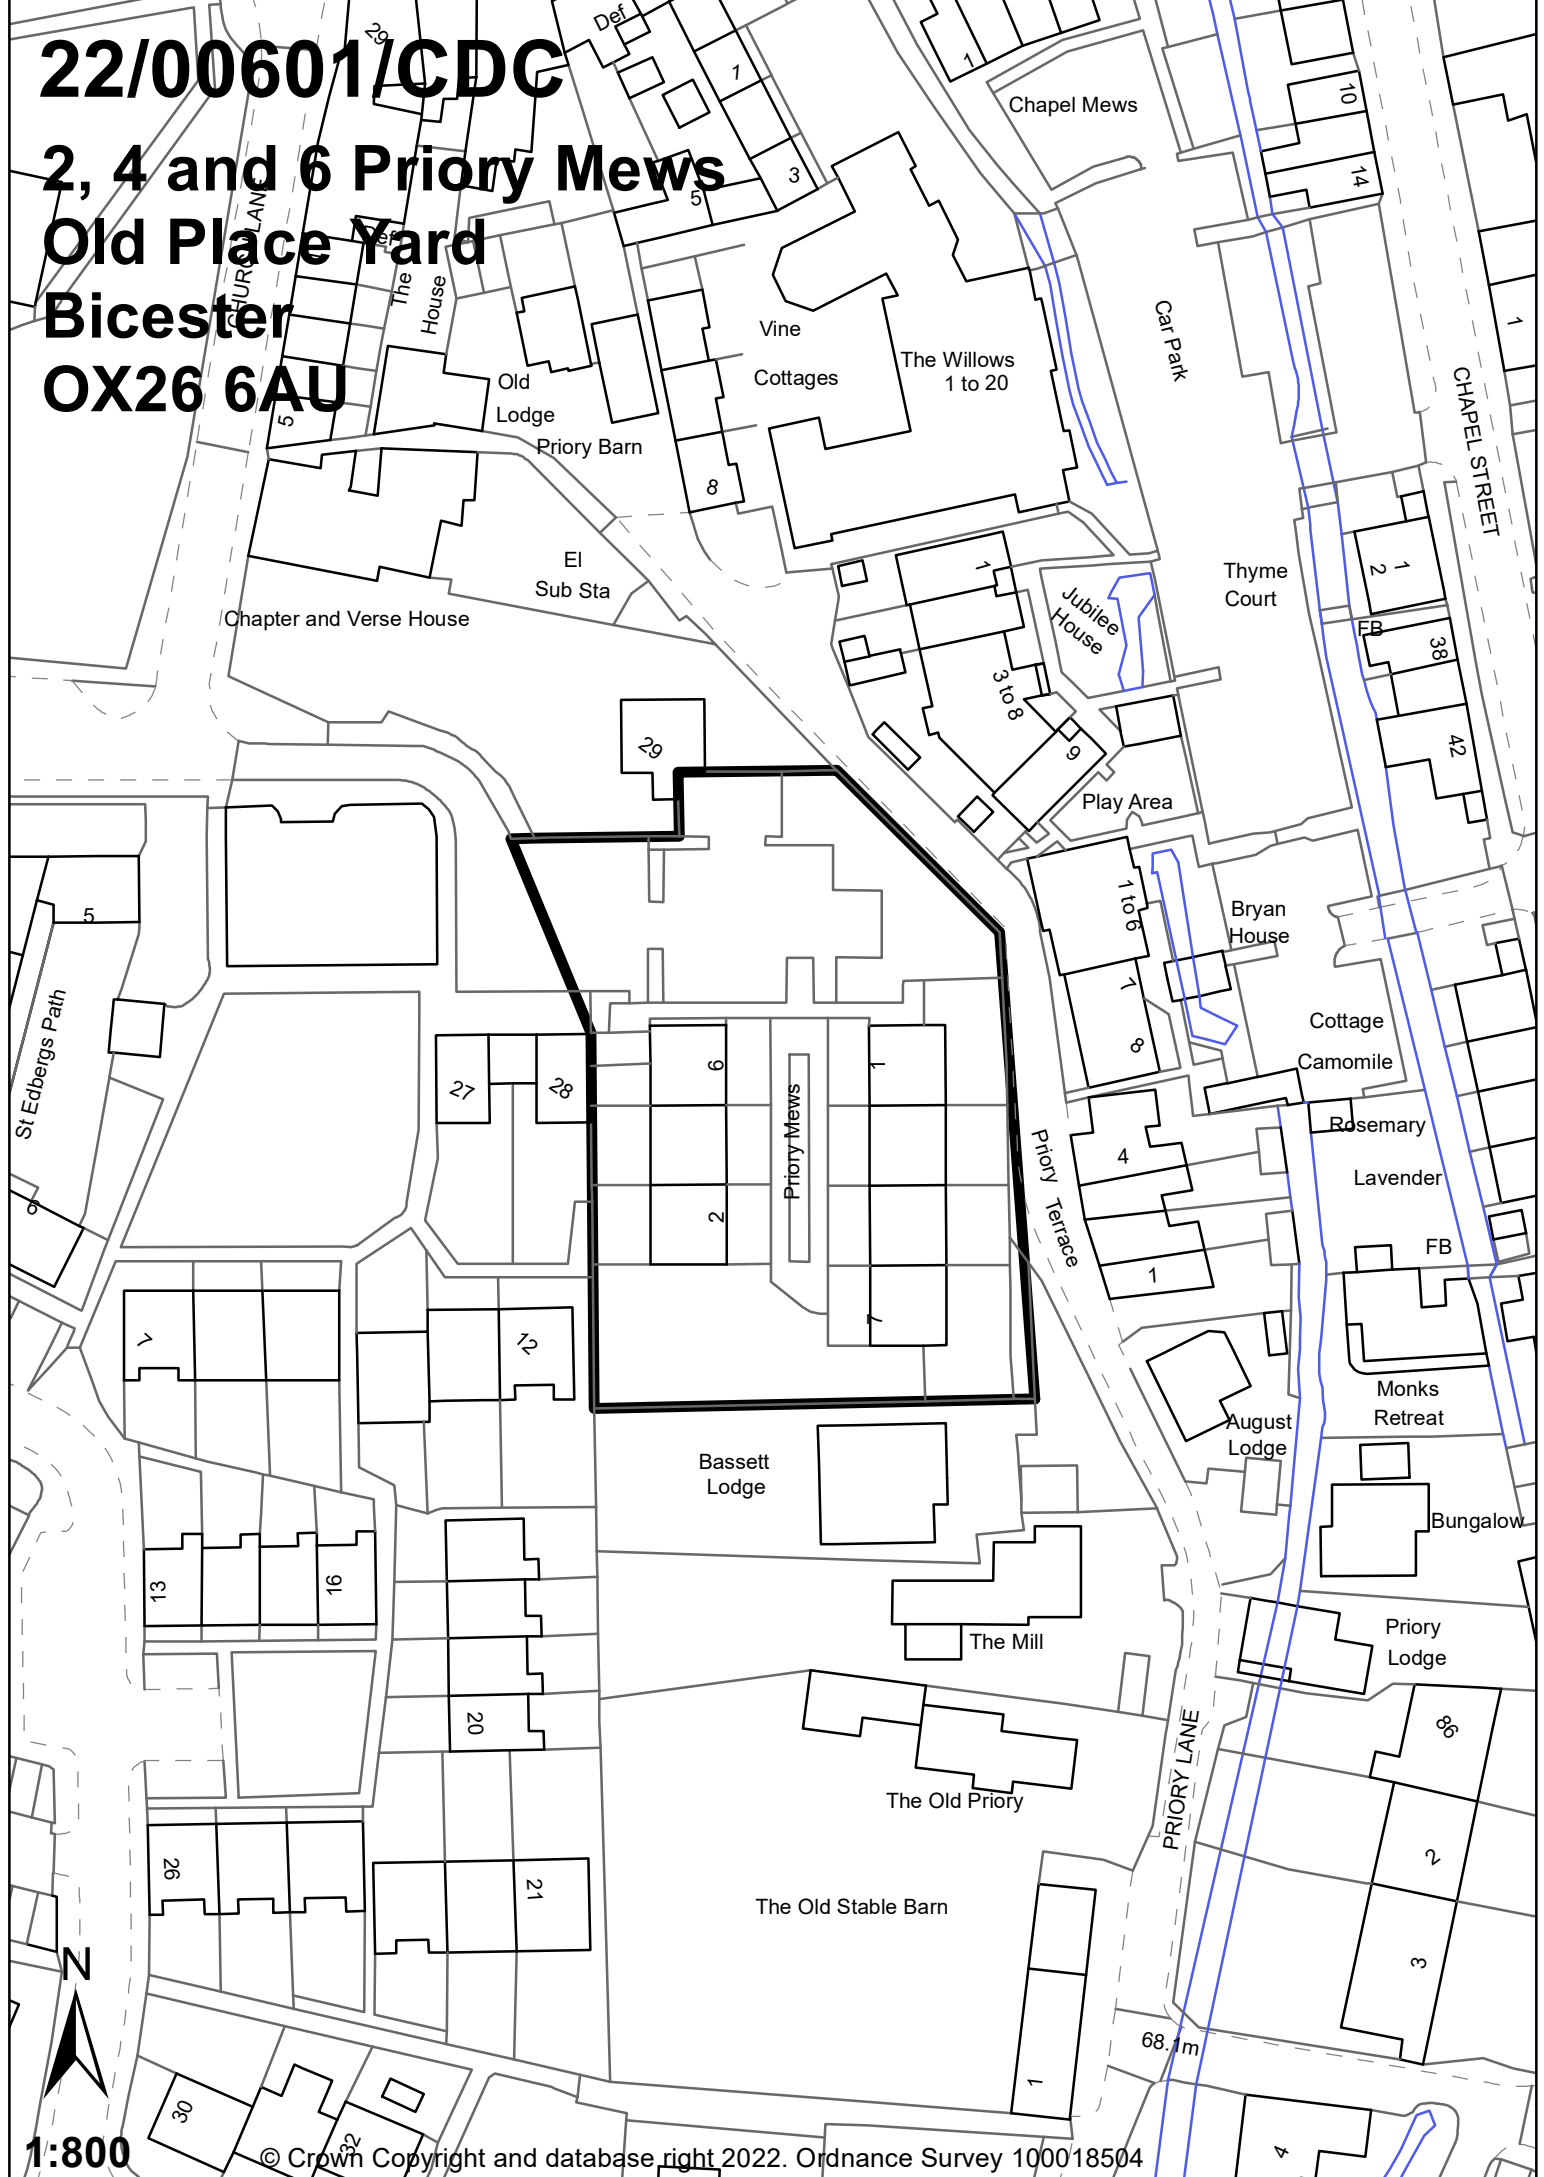

# 22/00601/CDC

## 2, 4 and 6 Priory Mews Old Place Yard Bicester OX26 6AU

1:800